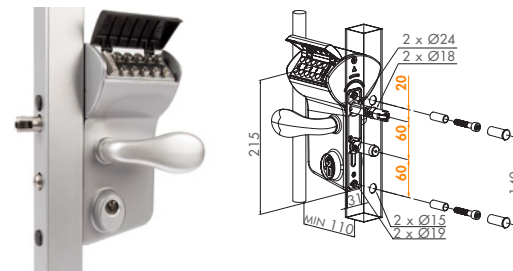

ELECTRIC LOCK - FAIL-OPEN

If the lock is under power, the handles are blocked. 20 mm adjustability of the bolts.

LEKQ U4L	3030	4040	6060	SQUARE PROFILES
LERQ U4L	3030	4040	6060	ROUND PROFILES

KEEP - STANDARD

Aluminium, stainless steel. Adjustable stopplate accepts 60 mm profiles.

SAKL QF	SQUARE PROFILES
SARL QF	ROUND PROFILES

DOUBLE CYLINDER - THIRD PARTY ACCESS

Aluminium powdercoated housing and stainless steel mechanism.

LDKZ D1L	3030	4040	5050	SQUARE PROFILES
LDRZ D1L	3030	4040	5050	ROUND PROFILES
LDPZ D1L	1010	2323	-	FLAT PROFILES

MECHANICAL CODE LOCK - DOUBLE PANEL

Operational code panel on both sides. No batteries/electricity required.