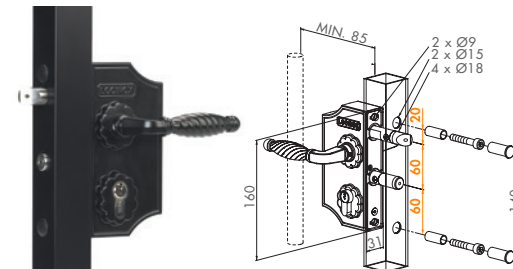

LMKQ V2L	3030	4040	6060	SQUARE PROFILES
LMRQ V2L	3030	4040	6060	ROUND PROFILES
LMPQ V2L	1010	-	-	FLAT PROFILES

KEEP - SECURITY

Patented anchoring-system.

SHKL QF	SQUARE PROFILES
SHRL QF	ROUND PROFILES

ORNAMENTAL

ORNAMENTAL LOCK - LARGE HOUSING

Advised as standard for all ornamental gates. 20 mm continuous adjustability of the bolts.

LAKQ H2L	3030	4040	5050	SQUARE PROFILES
LARQ H2L	3030	4040	5050	ROUND PROFILES
LAPQ H2L	1010	-	-	FLAT PROFILES

ORNAMENTAL LOCK - SMALL HOUSING

Advised as standard for all ornamental gates. 10 mm continuous adjustability of the bolts.

LAKY F2L	3030	4040	5050	SQUARE PROFILES
LARY F2L	3030	4040	5050	ROUND PROFILES
LAPY F2L	1010	-	-	FLAT PROFILES