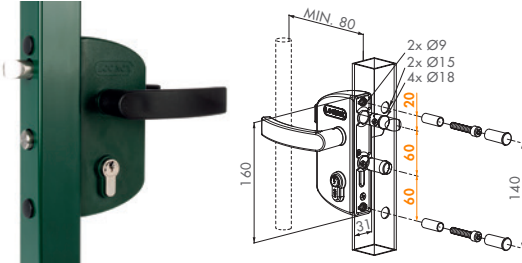

GARDEN GATE - STAINLESS STEEL MECHANISM

Economical garden/walking gate lock with polyamide housing and stainless steel mechanism.

LAKZ P1L 4040 SQUARE PROFILES

LARZ P1L 4040 ROUND PROFILES