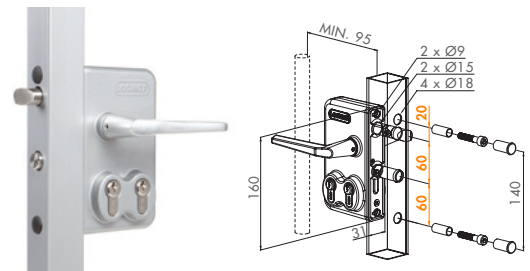

ELECTRIC LOCK - FAIL-OPEN

If the lock is under power, the handles are blocked. 20 mm adjustability of the bolts.

LEKQ U4L	3030	4040	6060	SQUARE PROFILES
LERQ U4L	3030	4040	6060	ROUND PROFILES

KEEP - STANDARD

Aluminium, stainless steel. Adjustable stopplate accepts 60 mm profiles.

SAKL QF	SQUARE PROFILES
SARL QF	ROUND PROFILES

DOUBLE CYLINDER - THIRD PARTY ACCESS

Aluminium powdercoated housing and stainless steel mechanism.

LDKZ D1L	3030	4040	5050	SQUARE PROFILES
LDRZ D1L	3030	4040	5050	ROUND PROFILES
LDPZ D1L	1010	2323	-	FLAT PROFILES

MECHANICAL CODE LOCK - DOUBLE PANEL

Operational code panel on both sides. No batteries/electricity required.