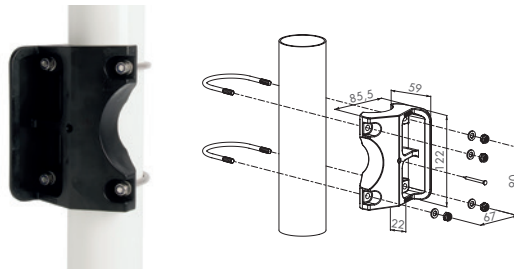

KEEP - FOR ROUND PROFILES

Polyamide keep for walk- and garden gates. The brace-fixing ensures a fast and strong mounting.