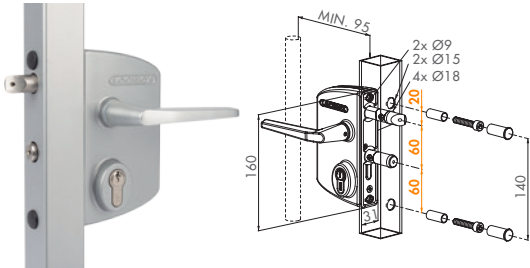

LAKQ U2	3030	4040	6060	SQUARE PROFILES
LARQ U2	3030	4040	6060	ROUND PROFILES
LAPQ U2	1010	-	-	FLAT PROFILES