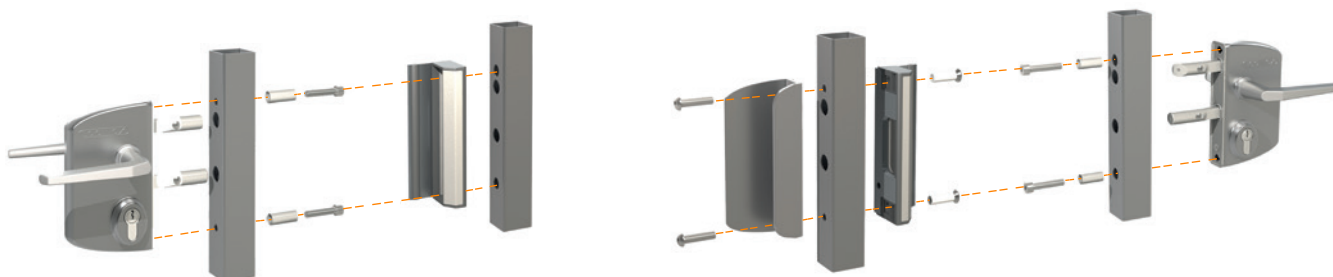

No batteries or electricity. Easy access control for sliding gates on distant terrains.

- LLKZ V2L** SQUARE 40 TO 120 MM PROFILES
- LRZ V2L** ROUND 40 TO 120 MM PROFILES

SLIDING GATE LOCK - TWISTFINGER

Mechanism and Twisfinger in stainless steel.

- LSKZ U2L** SQUARE 40 TO 100 MM PROFILES
- LSRZ U2L** ROUND 40 TO 100 MM PROFILES

KEEP - SLIDING GATES

Aluminium keep with Quick-Fix fixings.

- SKZ QF** SQUARE PROFILES

1 METHOD OF INSTALLATION FOR ALL OUR LOCKS

1 PREPARED PROFILE = A MULTITUDE OF POSSIBILITIES

One drilling template for all locks LA, LE, LD and LM and strikes SA, SH and SM.

With this interchangeability, the Locinox lock gives you the opportunity to offer:

A solution for every situation.

STANDARDISATION OF WING GATES

Standardisation of a gate wing. The lock, keep and the counter pullbox are all installed in the same way and they are all left/right reversible.