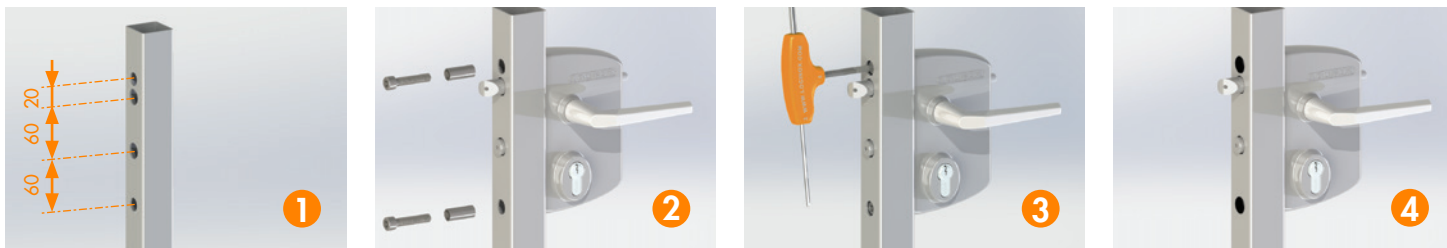

No batteries or electricity. Easy access control for sliding gates on distant terrains.

- LLKZ V2L** SQUARE 40 TO 120 MM PROFILES
- LRZ V2L** ROUND 40 TO 120 MM PROFILES

SLIDING GATE LOCK - TWISTFINGER

Mechanism and Twisfinger in stainless steel.

- LSKZ U2L** SQUARE 40 TO 100 MM PROFILES
- LSRZ U2L** ROUND 40 TO 100 MM PROFILES

KEEP - SLIDING GATES

Aluminium keep with Quick-Fix fixings.

- SKZ QF** SQUARE PROFILES

1 METHOD OF INSTALLATION FOR ALL OUR LOCKS

1 PREPARED PROFILE = A MULTITUDE OF POSSIBILITIES

One drilling template for all locks LA, LE, LD and LM and strikes SA, SH and SM.

With this interchangeability, the Locinox lock gives you the opportunity to offer:

A solution for every situation.

STANDARDISATION OF WING GATES

Standardisation of a gate wing. The lock, keep and the counter pullbox are all installed in the same way and they are all left/right reversible.