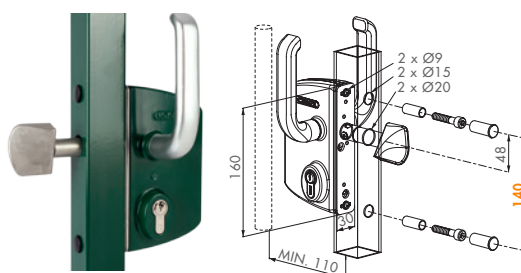

- H-METAL** FOR PROFILES WITH A MIN. DEPTH OF 60 MM
- SHKM** FOR SQUARE POSTS WITH H-METAL LOCK

H-COMPACT - SOLUTION WITHOUT HANDLES

100% stainless steel insert lock with hook for a mechanical closure of (automated) sliding gates.

- H-COMPACT** FOR PROFILES WITH A MIN. DEPTH OF 60 MM
- SHKC** FOR SQUARE POSTS WITH MIN. DEPTH OF 40 MM

HANDLE

Stainless steel handle pair with 8 mm follower

- 3006I-H** STAINLESS STEEL

SLIDING GATES

MECHANICAL CODE LOCK - DOUBLE PANEL

No batteries or electricity. Easy access control for sliding gates on distant terrains.

- LLKZ V2L** SQUARE 40 TO 120 MM PROFILES
- LRZ V2L** ROUND 40 TO 120 MM PROFILES

SLIDING GATE LOCK - TWISTFINGER

Mechanism and Twisfinger in stainless steel.

- LSKZ U2L** SQUARE 40 TO 100 MM PROFILES
- LSRZ U2L** ROUND 40 TO 100 MM PROFILES

KEEP - SLIDING GATES

Aluminium keep with Quick-Fix fixings.

- SKZ QF** SQUARE PROFILES

1 METHOD OF INSTALLATION FOR ALL OUR LOCKS