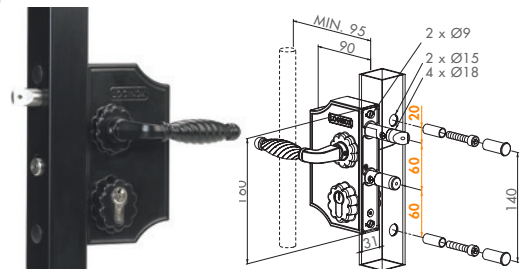

LDKZ D1L	3030	4040	5050	SQUARE PROFILES
LDRZ D1L	3030	4040	5050	ROUND PROFILES
LDPZ D1L	1010	2323	-	FLAT PROFILES

MECHANICAL CODE LOCK - DOUBLE PANEL

Operational code panel on both sides. No batteries/electricity required.

LMKQ V2L	3030	4040	6060	SQUARE PROFILES
LMRQ V2L	3030	4040	6060	ROUND PROFILES
LMPQ V2L	1010	-	-	FLAT PROFILES

KEEP - SECURITY

Patented anchoring-system.

SHKL QF	SQUARE PROFILES
SHRL QF	ROUND PROFILES

ORNAMENTAL

ORNAMENTAL LOCK - LARGE HOUSING

Advised as standard for all ornamental gates. 20 mm continuous adjustability of the bolts.

LAKQ H2L	3030	4040	5050	SQUARE PROFILES
LARQ H2L	3030	4040	5050	ROUND PROFILES
LAPQ H2L	1010	-	-	FLAT PROFILES