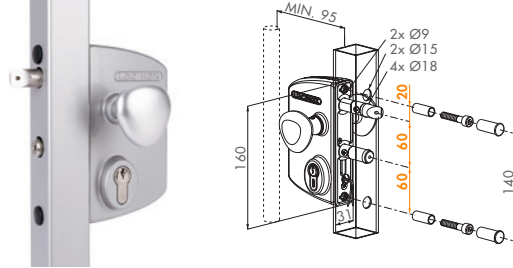

ELECTRIC LOCK - FAIL-OPEN

If the lock is under power, the handles are blocked. 20 mm adjustability of the bolts.

LEKQ U4L	3030	4040	6060	SQUARE PROFILES
LERQ U4L	3030	4040	6060	ROUND PROFILES

KEEP - STANDARD