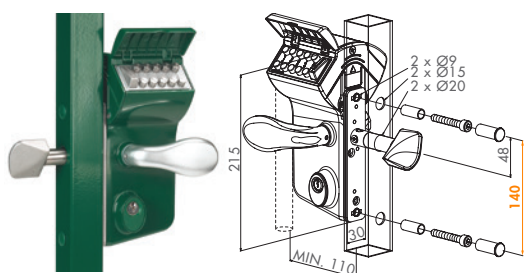

- H-METAL** FOR PROFILES WITH A MIN. DEPTH OF 60 MM
- SHKM** FOR SQUARE POSTS WITH H-METAL LOCK

H-COMPACT - SOLUTION WITHOUT HANDLES

100% stainless steel insert lock with hook for a mechanical closure of (automated) sliding gates.

- H-COMPACT** FOR PROFILES WITH A MIN. DEPTH OF 60 MM
- SHKC** FOR SQUARE POSTS WITH MIN. DEPTH OF 40 MM

HANDLE

Stainless steel handle pair with 8 mm follower

- 3006I-H** STAINLESS STEEL

SLIDING GATES

MECHANICAL CODE LOCK - DOUBLE PANEL

No batteries or electricity. Easy access control for sliding gates on distant terrains.

- LLKZ V2L** SQUARE 40 TO 120 MM PROFILES
- LRZ V2L** ROUND 40 TO 120 MM PROFILES

SLIDING GATE LOCK - TWISTFINGER

Mechanism and Twisfinger in stainless steel.

- LSKZ U2L** SQUARE 40 TO 100 MM PROFILES
- LSRZ U2L** ROUND 40 TO 100 MM PROFILES

KEEP - SLIDING GATES

Aluminium keep with Quick-Fix fixings.

- SKZ QF** SQUARE PROFILES

1 METHOD OF INSTALLATION FOR ALL OUR LOCKS