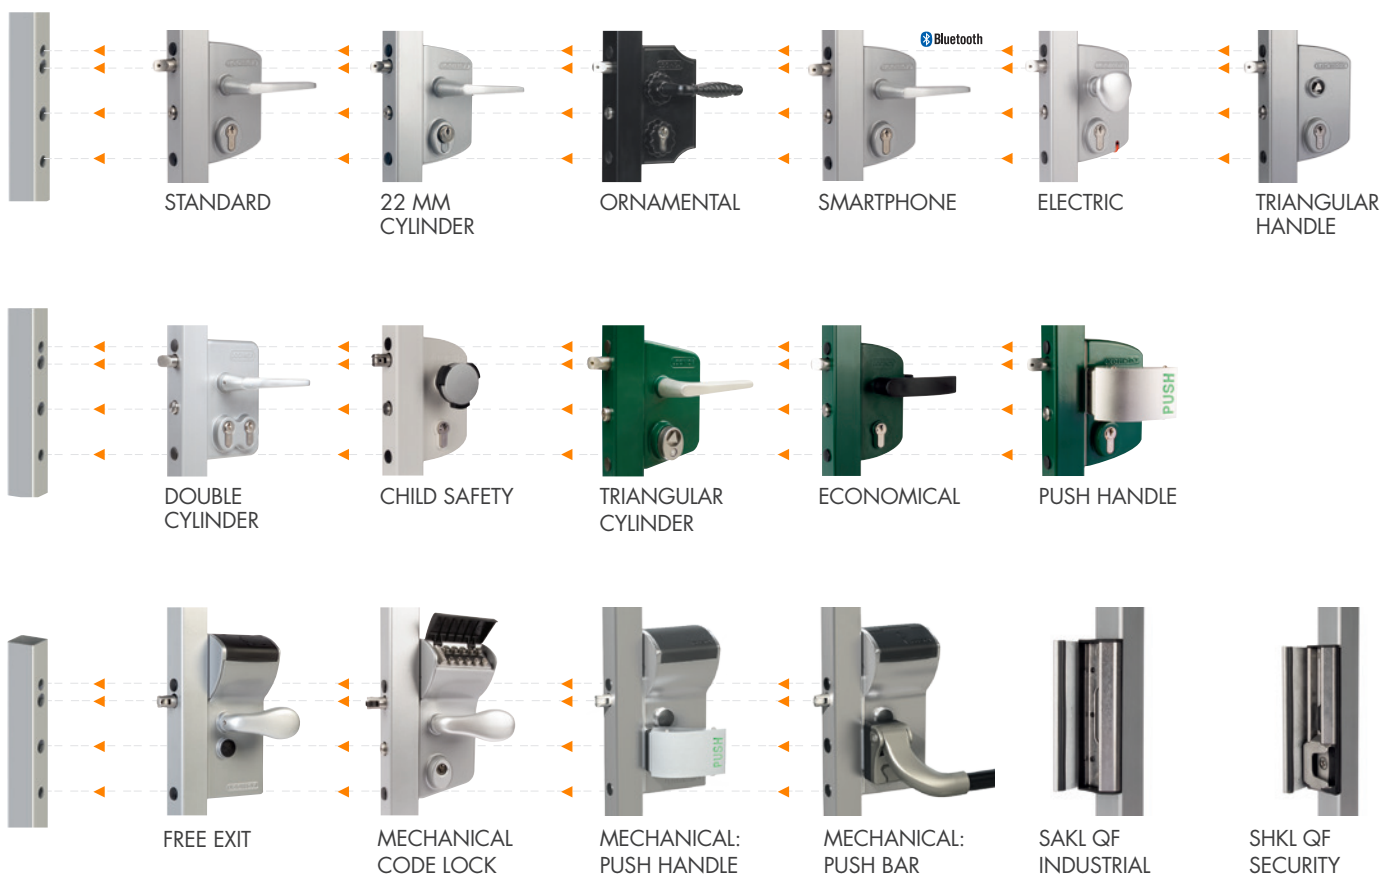

No batteries or electricity. Easy access control for sliding gates on distant terrains.

- LLKZ V2L** SQUARE 40 TO 120 MM PROFILES
- LRZ V2L** ROUND 40 TO 120 MM PROFILES

SLIDING GATE LOCK - TWISTFINGER

Mechanism and Twisfinger in stainless steel.

- LSKZ U2L** SQUARE 40 TO 100 MM PROFILES
- LSRZ U2L** ROUND 40 TO 100 MM PROFILES

KEEP - SLIDING GATES

Aluminium keep with Quick-Fix fixings.

- SKZ QF** SQUARE PROFILES

1 METHOD OF INSTALLATION FOR ALL OUR LOCKS

1 PREPARED PROFILE = A MULTITUDE OF POSSIBILITIES

One drilling template for all locks LA, LE, LD and LM and strikes SA, SH and SM.

With this interchangeability, the Locinox lock gives you the opportunity to offer:

A solution for every situation.

STANDARDISATION OF WING GATES

Standardisation of a gate wing. The lock, keep and the counter pullbox are all installed in the same way and they are all left/right reversible.