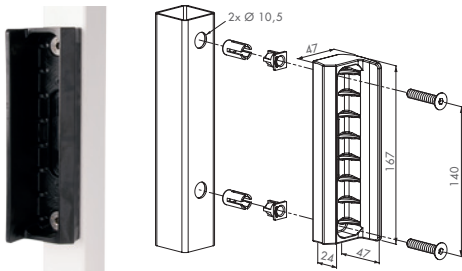

KEEP - FOR SQUARE PROFILES

Polyamide keep for walk- and garden gates. Quick-Fix ensures a fast and strong mounting.