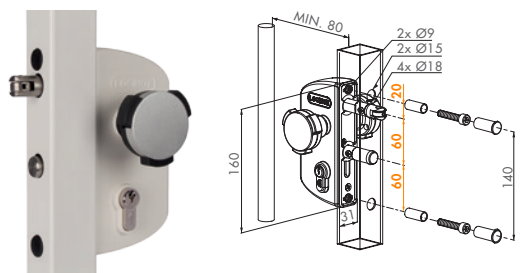

SWIMMING POOL LOCK - KIDLOC HANDLE

Stainless steel mechanism and polyamide housing. This lock is conform to the swimming pool standard NF P90-306.