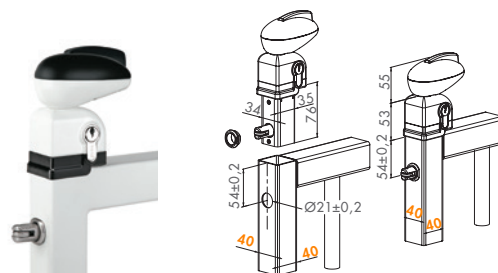

CHILD SAFETY

SWIMMING POOL LOCK - KIDLOC HANDLE

Stainless steel mechanism and polyamide housing. This lock is conform to the swimming pool standard NF P90-306.

LAKZ P1 WSI 4040 5050 - SQUARE PROFILES

SWIMMING POOL LOCK - TWIST40

Conform to swimming pool standard NF P90-306. 2-handling operation which prevents access to the pool for little children.

TWIST SQUARE 40 MM PROFILES

HANDLE - CHILD SAFETY

Stainless steel and polyamide security knob provides child safety.